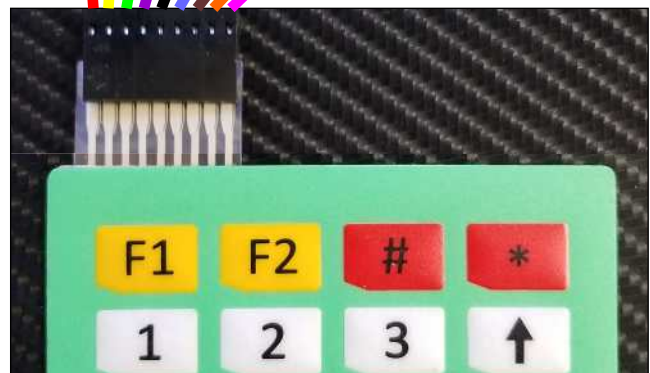

www.JetPackAcademy.com

Membrane Keypad Quick Reference Sheet

Internal matrix of internal connections. Front view, with keypad removed to expose internal wiring.

Wiring used in lesson.

These column values match the Arduino pin numbers for ease of programming

Arduino pin numbers	Row values	2	3	4	5
10	22	24	25	26	27
9	18	20	21	22	23
8	14	16	17	18	19
7	10	12	13	14	15
6	6	8	9	10	11

When using the program in the lesson, these are the Arduino pin connections and subsequent values of each key.