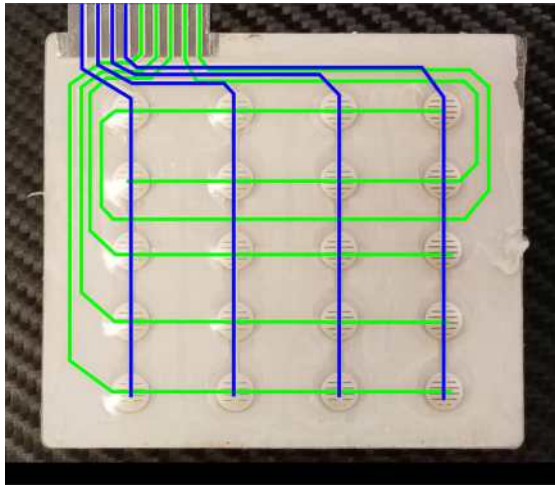

www.JetPackAcademy.com

Membrane Keypad Quick Reference Sheet

Internal matrix of internal connections. Front view, with keypad removed to expose internal wiring.

Wiring used in lesson.

These column values match the Arduino pin numbers for ease of programming

Arduino pin numbers	Row values	2	3	4	5
10	22	24	25	26	27
9	18	20	21	22	23
8	14	16	17	18	19
7	10	12	13	14	15
6	6	8	9	10	11

When using the program in the lesson, these are the Arduino pin connections and subsequent values of each key.